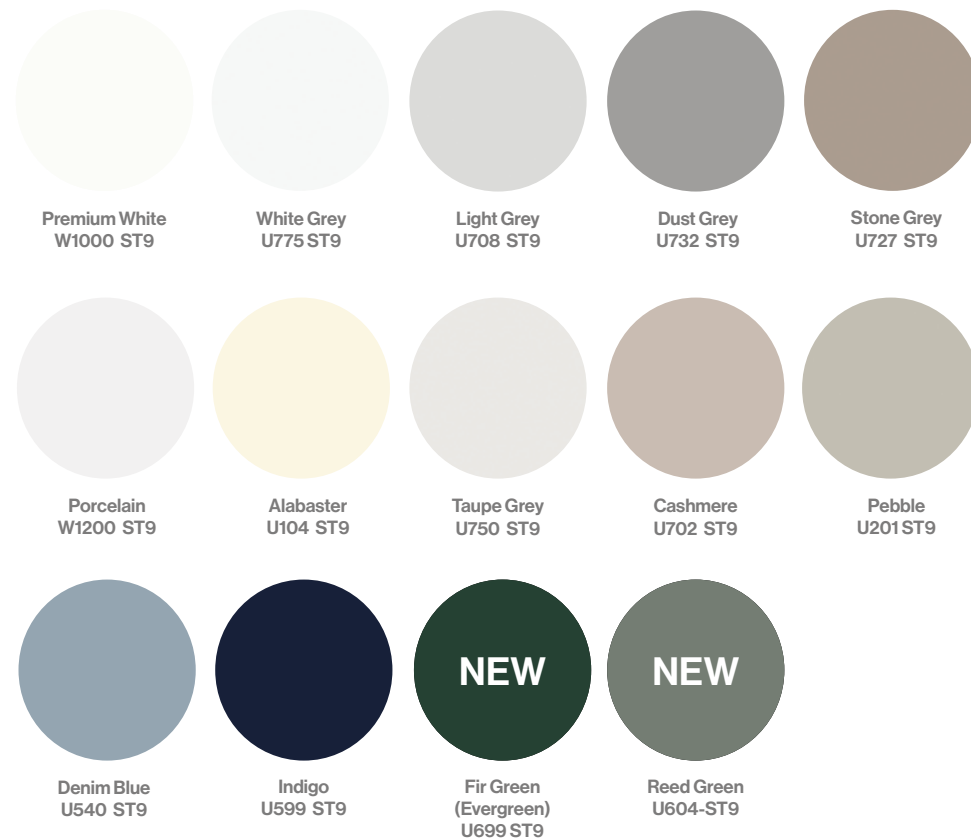

Vaasa MFC Matt Uni-Colour Finishes