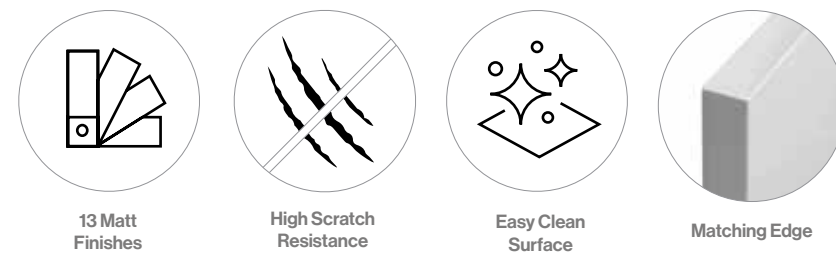

Vaasa MFC Matt Uni-Colour Key Features