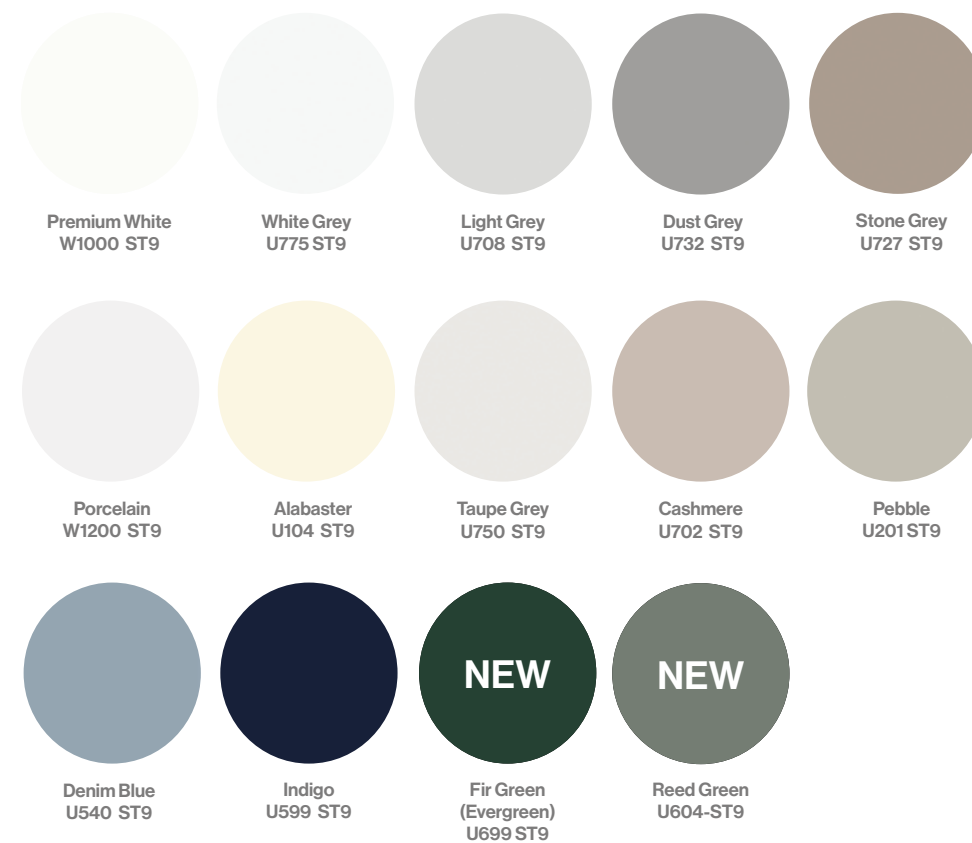

Vaasa MFC Matt Uni-Colour Finishes