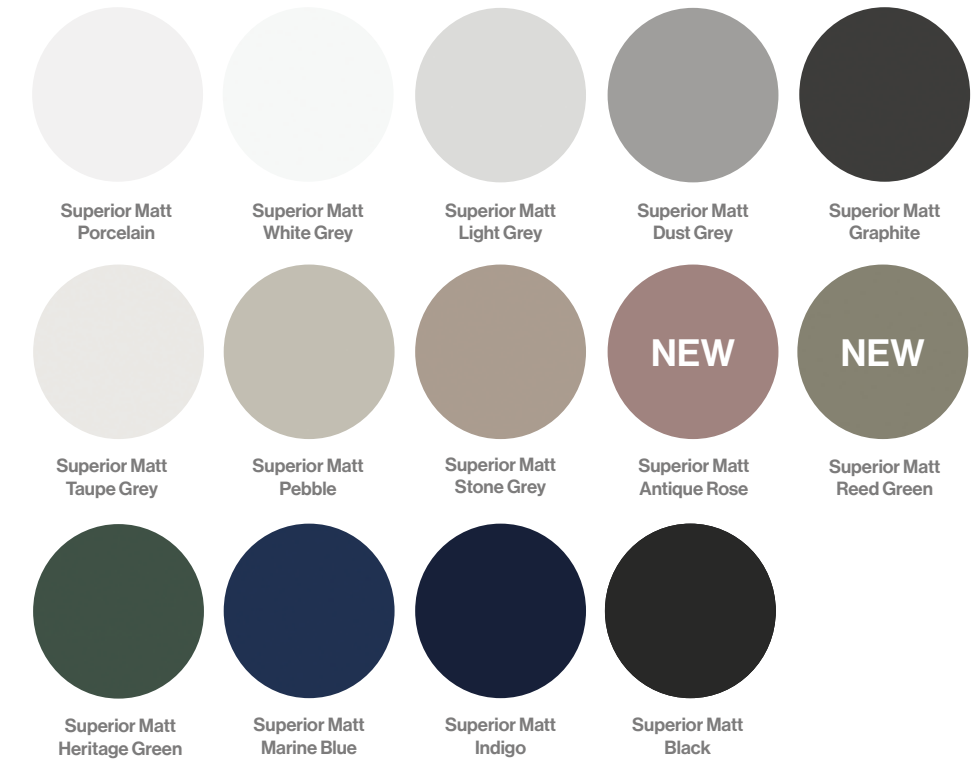

Available in a wide range of on-trend shades, it's ideal for creating beautifully streamlined and refined colour interior spaces.

Tribeca Superior Matt Finishes

Tribeca Key Features

Tribeca Kitchen / Featured in Superior Matt Reed Green

Tribeca Kitchen / Featured in Superior Matt Black

Tribeca Kitchen / Featured in Superior Matt Indigo

Tribeca Kitchen / Featured in Superior Matt White Grey

Tribeca Kitchen / Featured in Superior Matt Light Grey and Graphite

Tribeca

| Edged Bedrooms

Tribeca Bedroom / Featured in Superior Matt Pebble

Tribeca Bedroom / Featured in Superior Matt Light Grey

Tribeca Bedroom Door

Tribeca is ideal for creating the space of your dreams.

With it's versatility and a wide range of on-trend Superior Matt Finishes choosing between light or dark tones, you can easily bring your design vision to life.

Tribeca Superior Matt Finishes

Tribeca Key Features