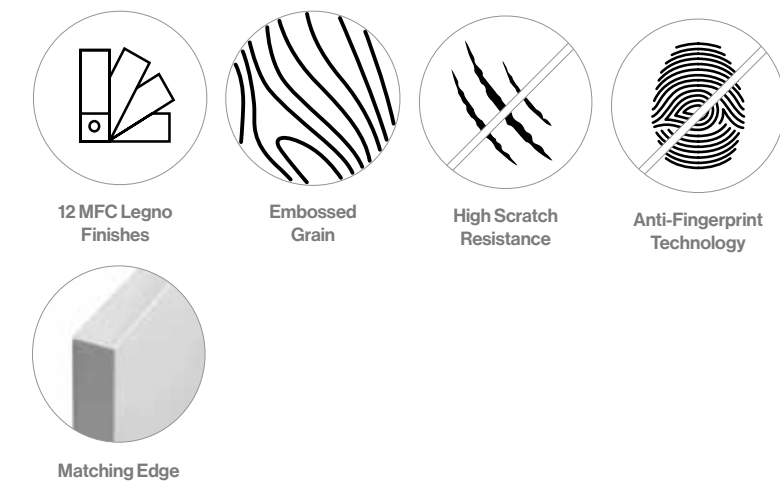

Mather Key Features