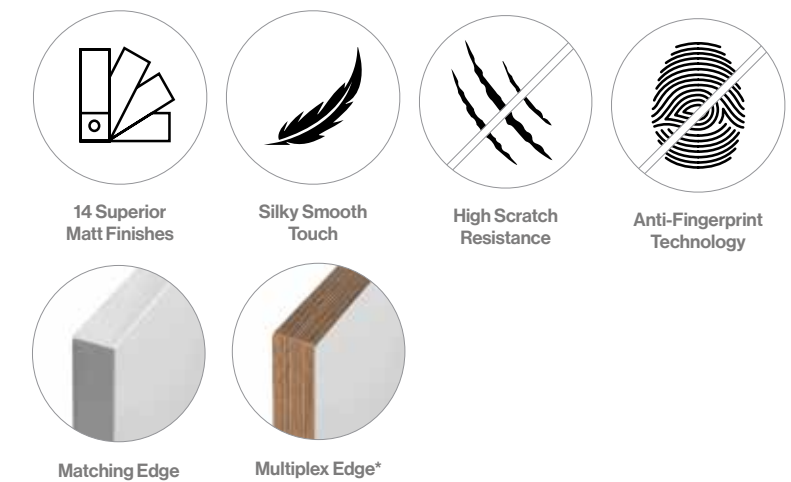

Tribeca represents simplicity in its truest form, with its clean lines and silky, smooth matt surface. Contemporary cool - it's soft, velvety and perfect for your cabinet door frontals.

Tribeca's revolutionary Superior Matt finish provides both a durable and cost effective alternative to a painted door.

Available in a wide range of on-trend shades, it's ideal for creating beautifully streamlined and refined colour interior spaces.

Tribeca Superior Matt Finishes

Tribeca Key Features

Tribeca Kitchen / Featured in Superior Matt Reed Green