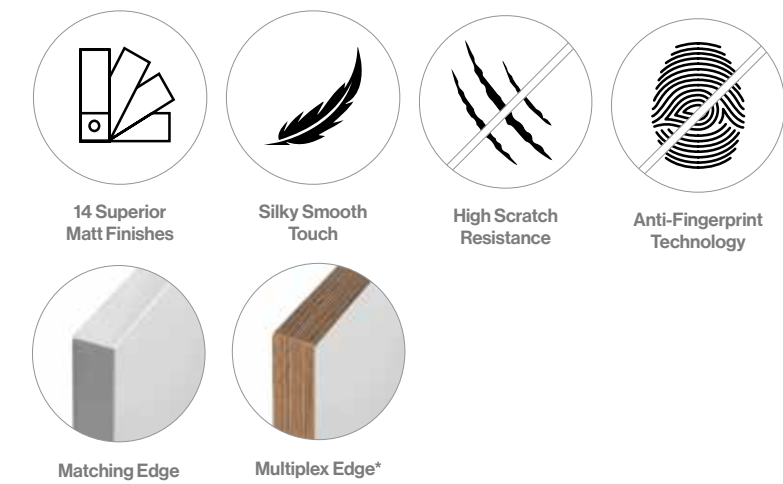

Tribeca

| Edged Bedrooms

Tribeca Bedroom / Featured in Superior Matt Pebble

Tribeca Bedroom / Featured in Superior Matt Light Grey

Tribeca Bedroom Door

Tribeca is ideal for creating the space of your dreams.

With it's versatility and a wide range of on-trend Superior Matt Finishes choosing between light or dark tones, you can easily bring your design vision to life.

Tribeca Superior Matt Finishes

Tribeca Key Features