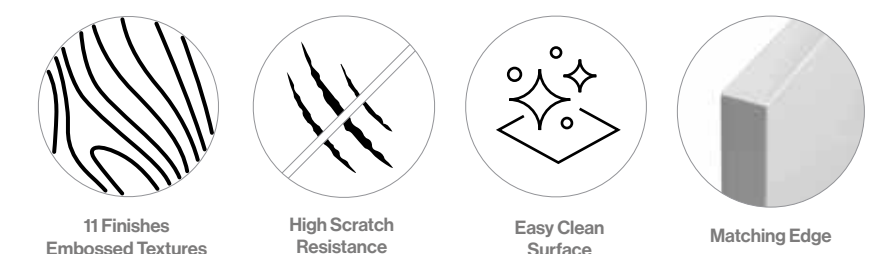

Vaasa MFC Material Effects Key Features