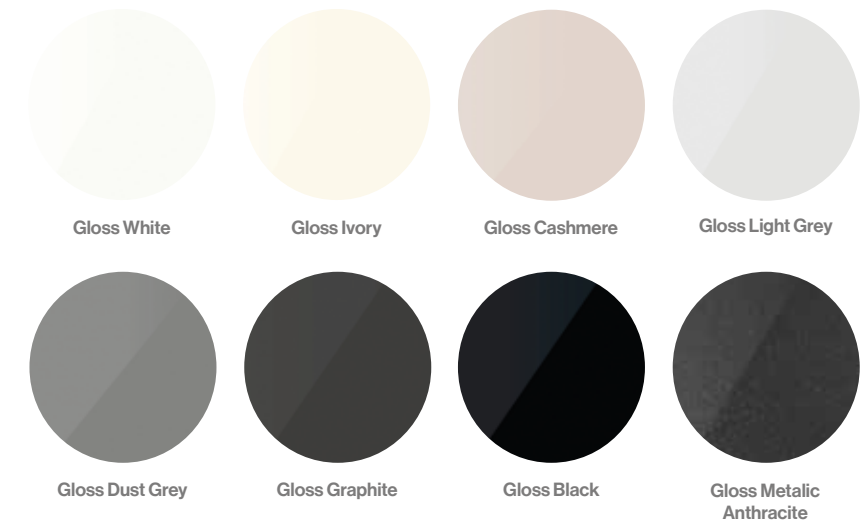

Matching Edge
Available across all ranges

Multiplex Edge
Available for Phoenix and Tribeca

Glass Effect Edge
Available for Phoenix Range

Phoenix Kitchen / Featured in Gloss Black

Phoenix

Edged Kitchens

Phoenix Kitchen / Featured in Gloss Cashmere

Phoenix Key Features

Phoenix Kitchen / Featured in Gloss White

Phoenix Kitchen / Featured in Gloss Light Grey

Phoenix Kitchen / Featured in Gloss Dust Grey

Phoenix

Edged Bedrooms

Phoenix Bedroom / Featured in Gloss Light Grey