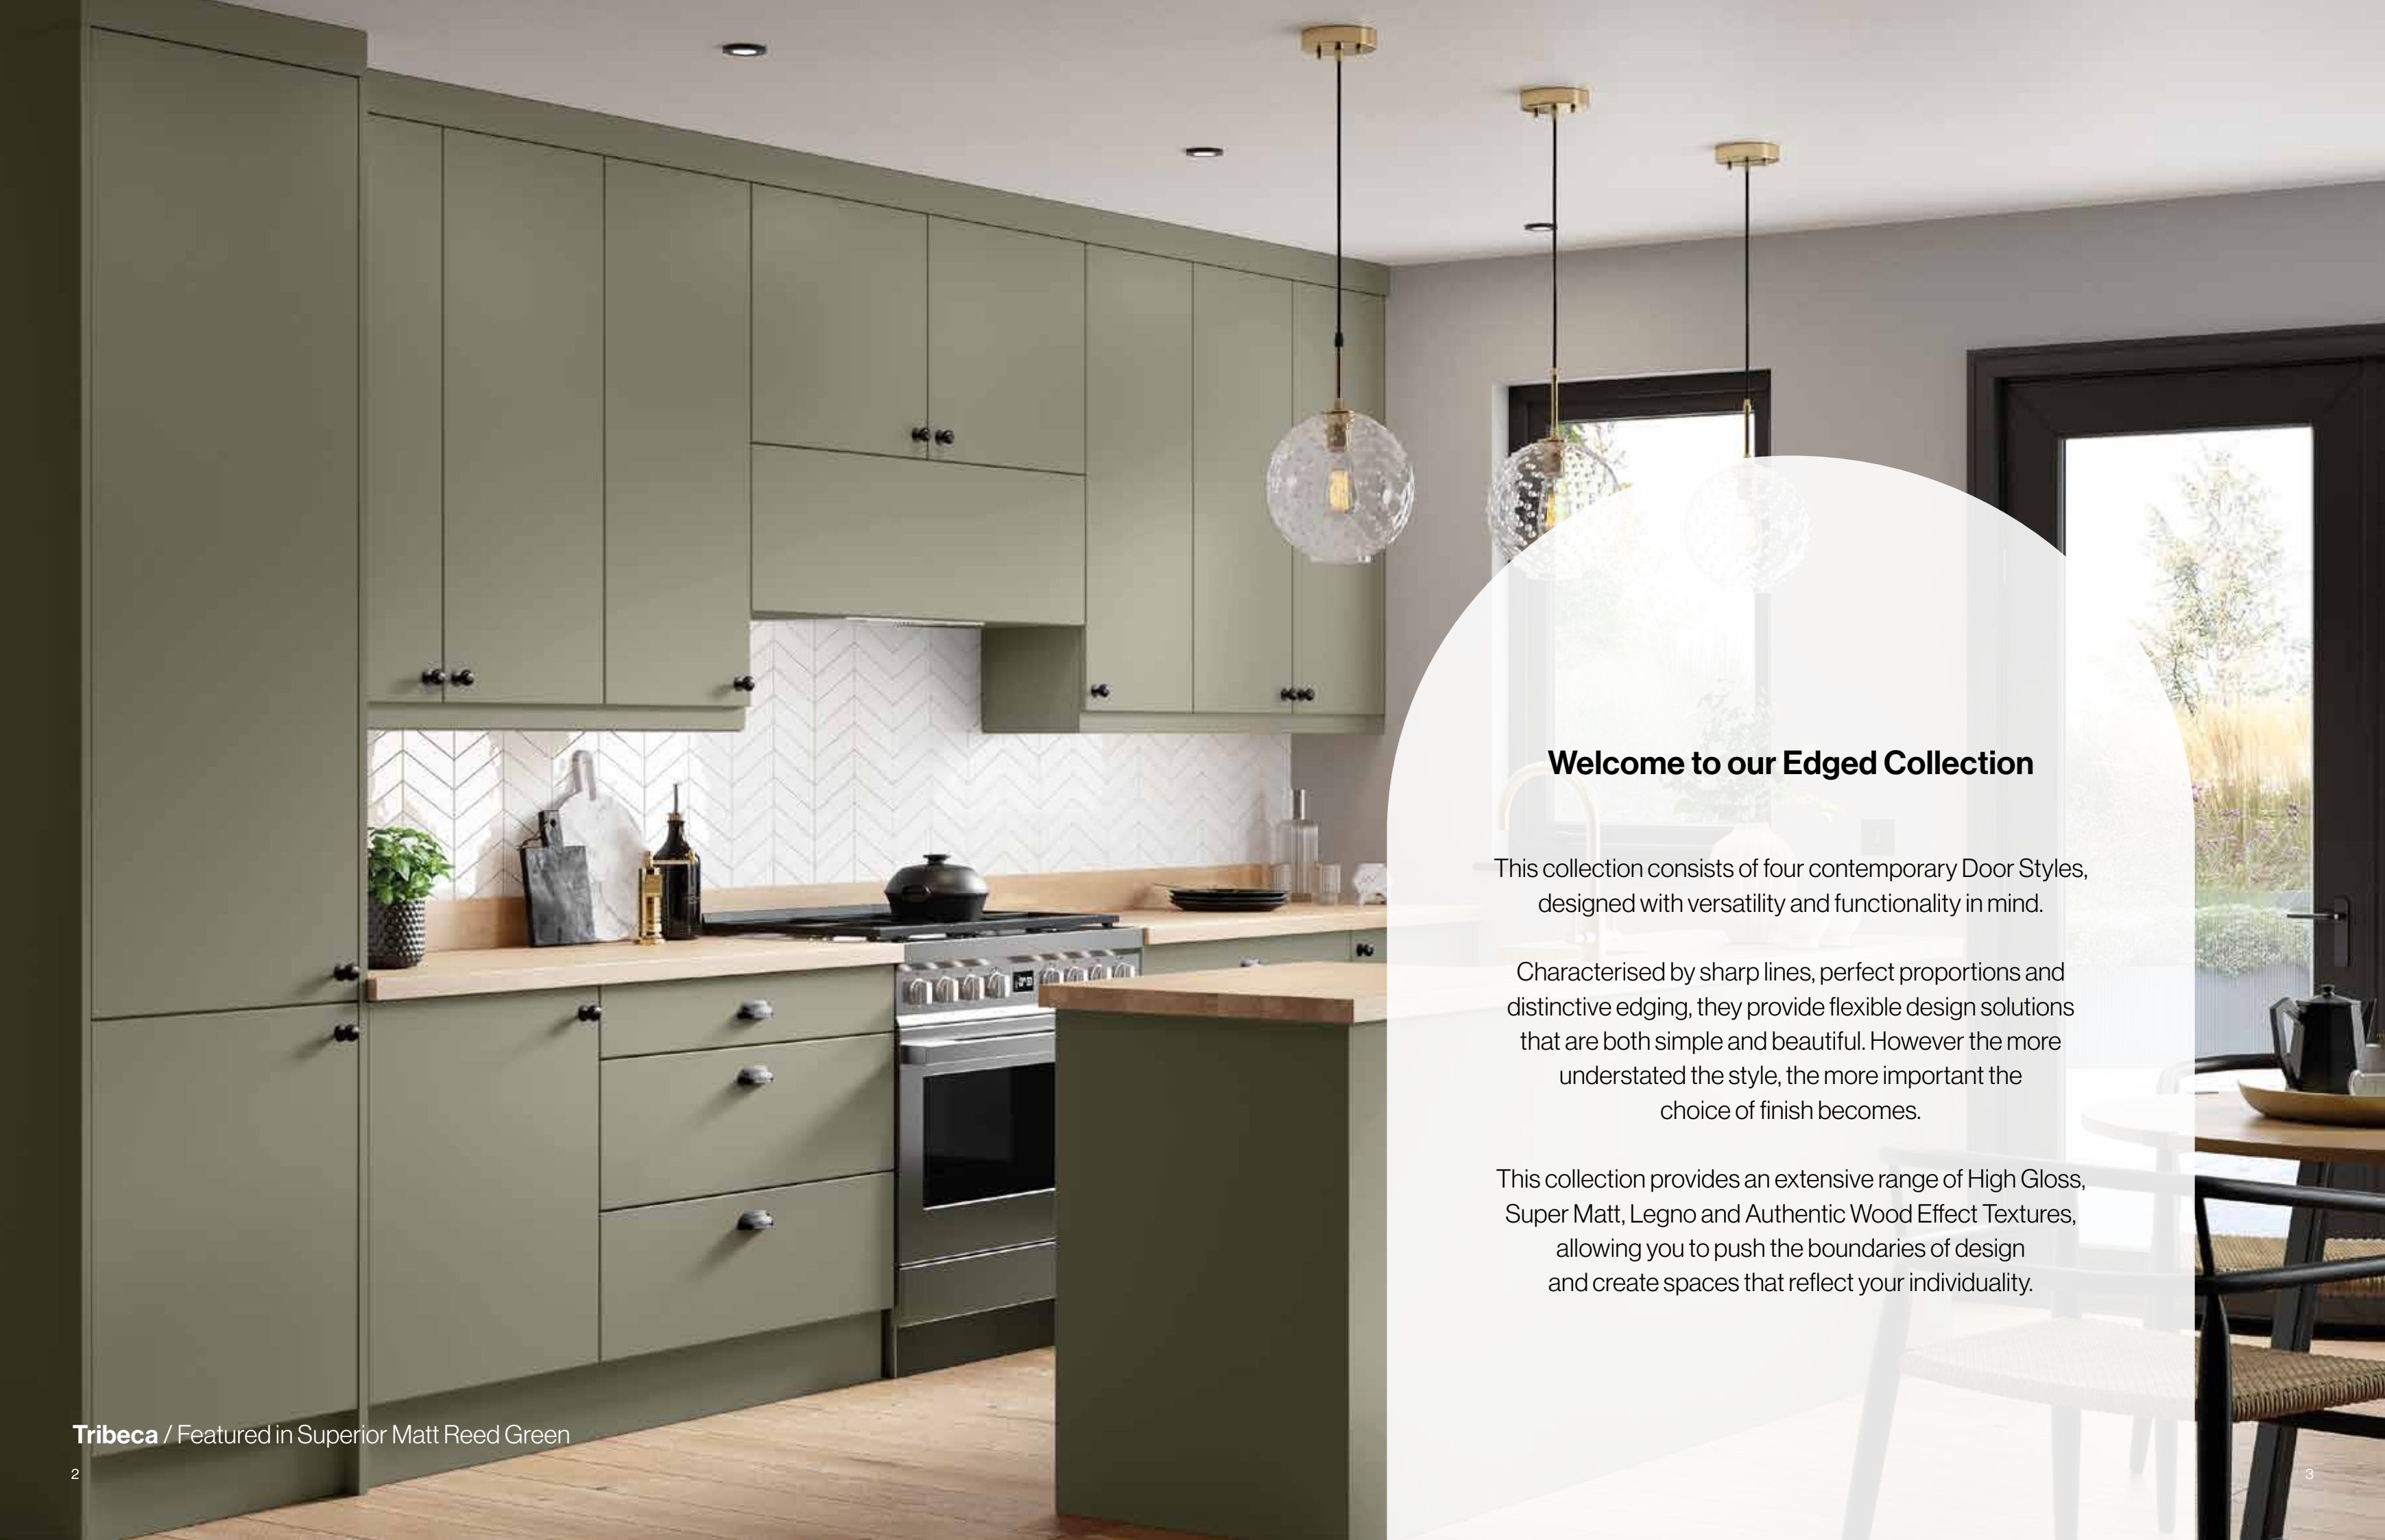

Edged

Collection

ethos

Welcome to our Edged Collection

This collection consists of four contemporary Door Styles, designed with versatility and functionality in mind.

Characterised by sharp lines, perfect proportions and distinctive edging, they provide flexible design solutions that are both simple and beautiful. However the more understated the style, the more important the choice of finish becomes.