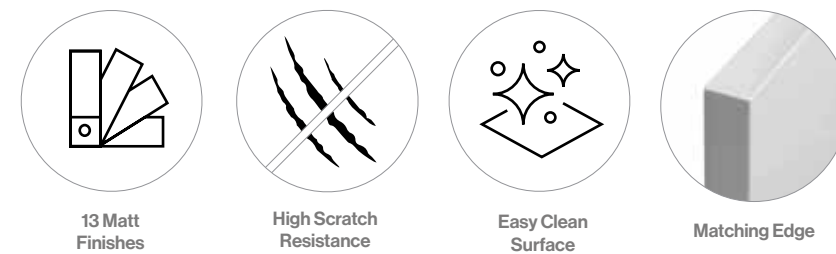

Vaasa MFC Matt Uni-Colour Key Features