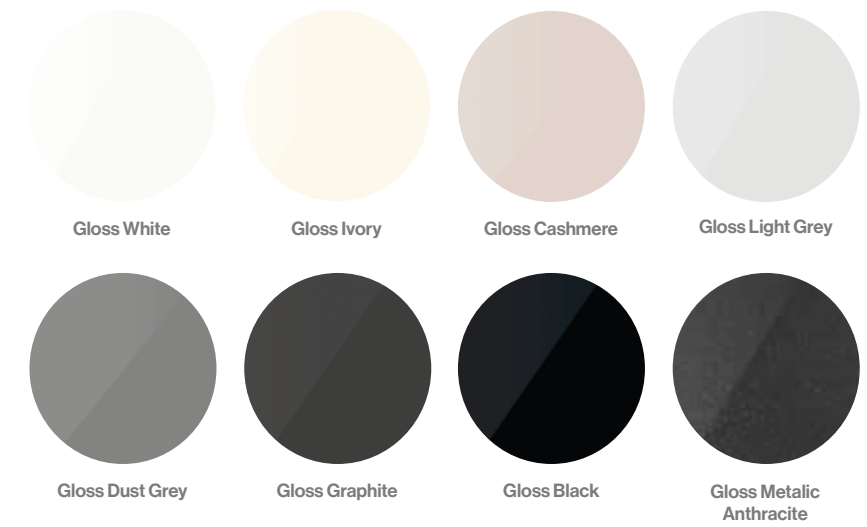

Matching Edge
Available across all ranges

Multiplex Edge
Available for Phoenix and Tribeca

Glass Effect Edge
Available for Phoenix Range

Phoenix Kitchen / Featured in Gloss Black

Phoenix

Edged Kitchens

Phoenix Kitchen / Featured in Gloss Cashmere

Phoenix Key Features

Phoenix Kitchen / Featured in Gloss White

Phoenix Kitchen / Featured in Gloss Light Grey

Phoenix Kitchen / Featured in Gloss Dust Grey

Phoenix

Edged Bedrooms

Phoenix Bedroom / Featured in Gloss Light Grey

Phoenix Bedroom / Featured in Gloss Dust Grey

Phoenix Bedroom Door

Phoenix adds drama to any space.

With its highly reflective surface and distinctive edging, our Phoenix door will automatically open up and brighten the room.

Phoenix is the ideal choice for those who want a clean and minimalistic look to their bedroom space with that luxurious feel.

Phoenix High Gloss Finishes

Phoenix Key Features

Phoenix Bedroom / Featured in Gloss White