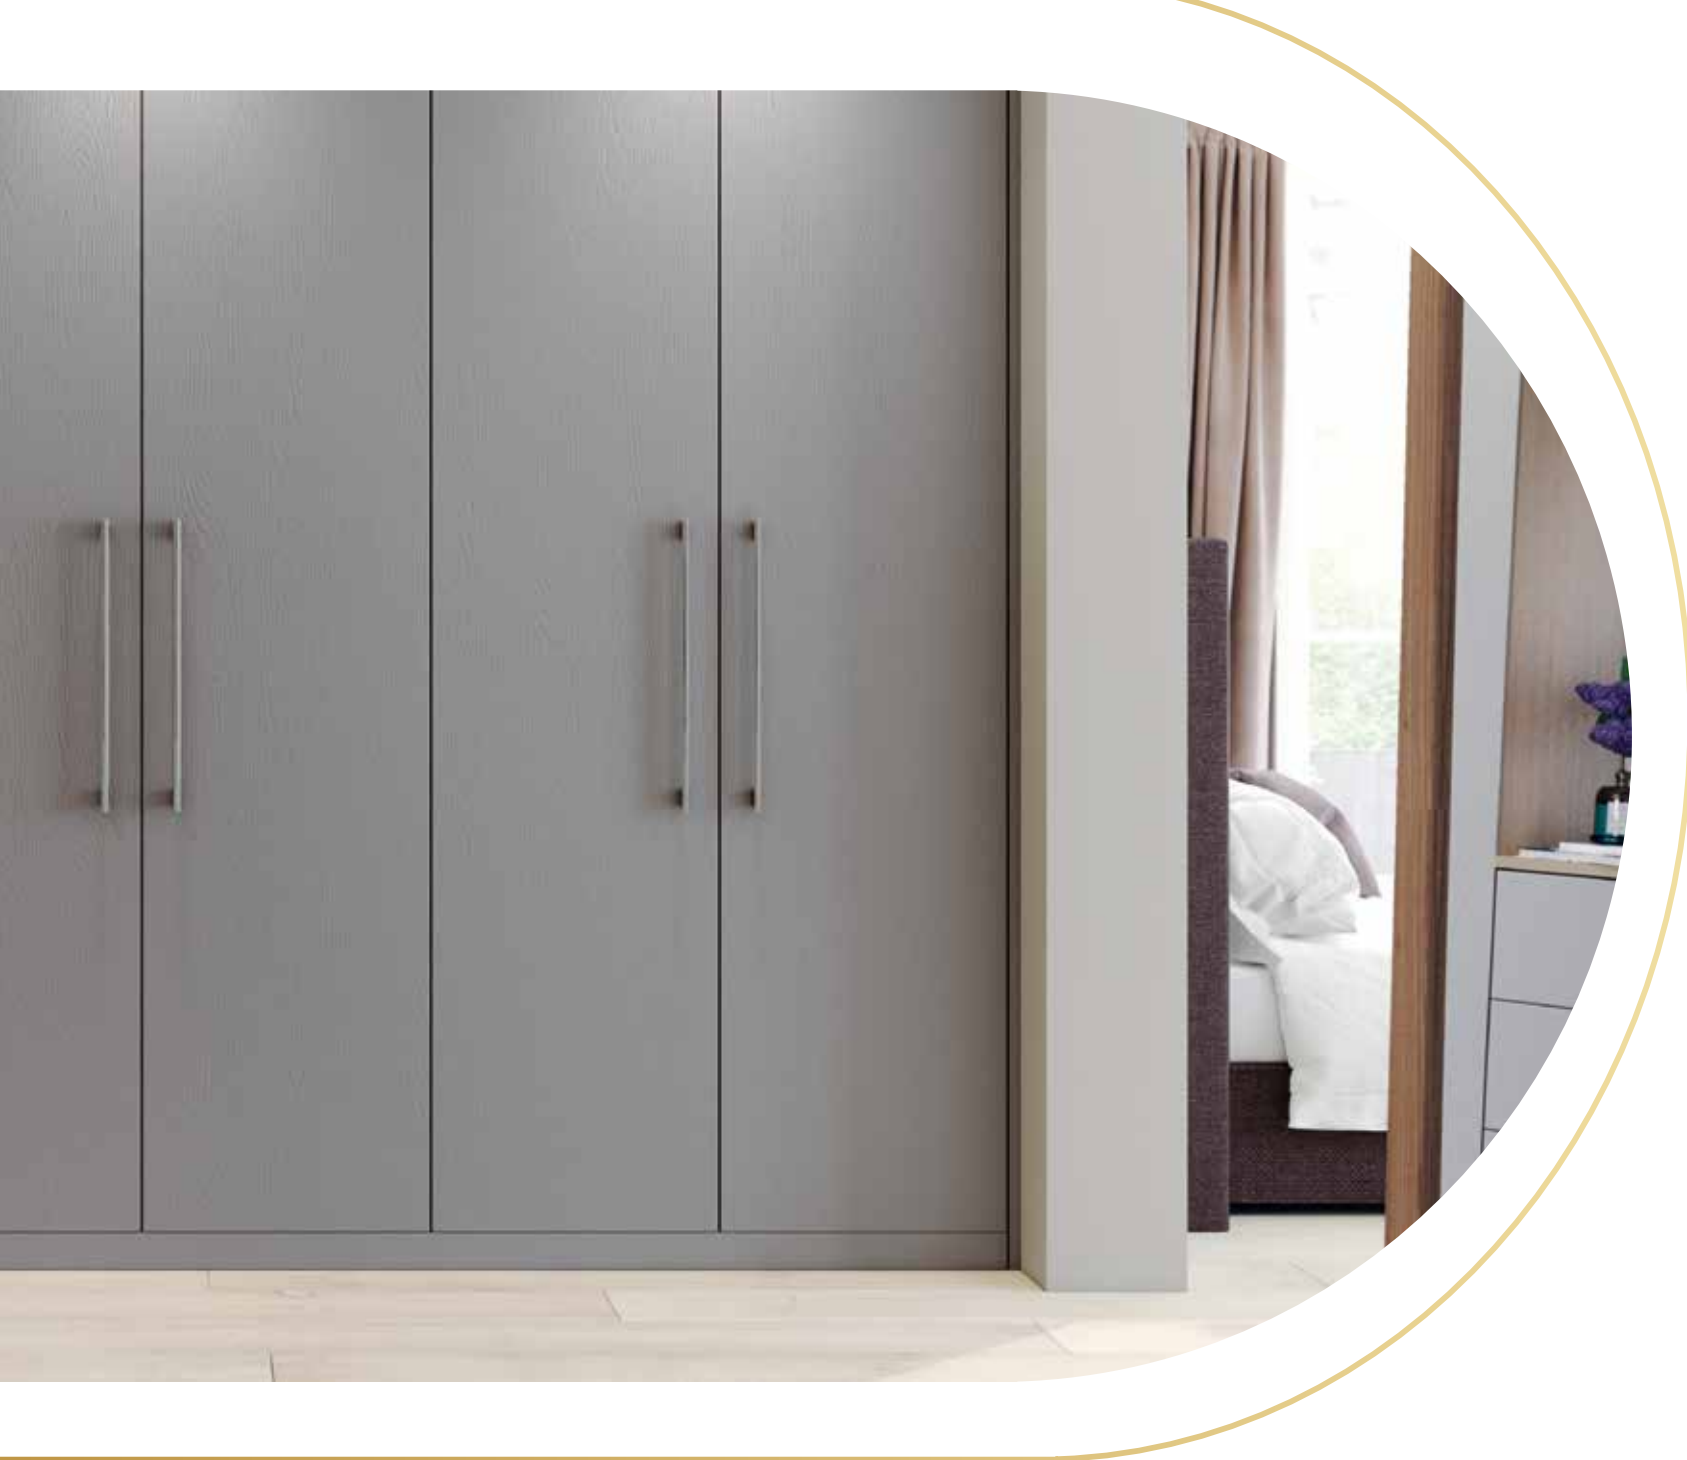

Mather Bedroom / Featured in Legno Light Grey

Mather Bedroom / Featured in Legno Taupe

Handles

Handle Accessories

Vaasa Kitchen / Featured in Gloss White
Handles / Integrated

All our Edged Collection Ranges can be adapted to suit any handle style, giving you ultimate design flexibility.