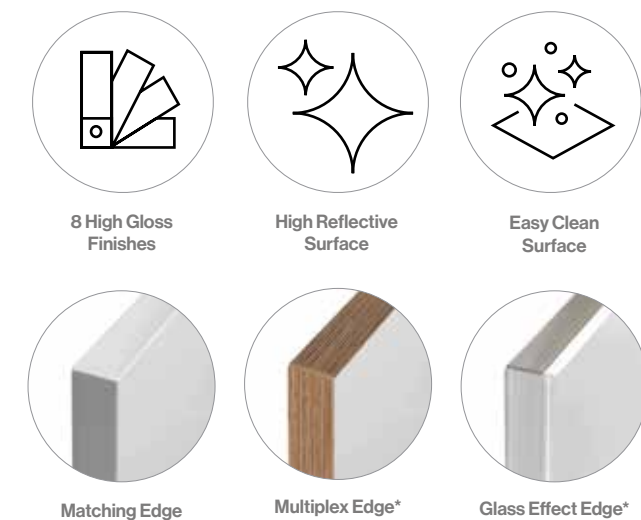

Phoenix Key Features