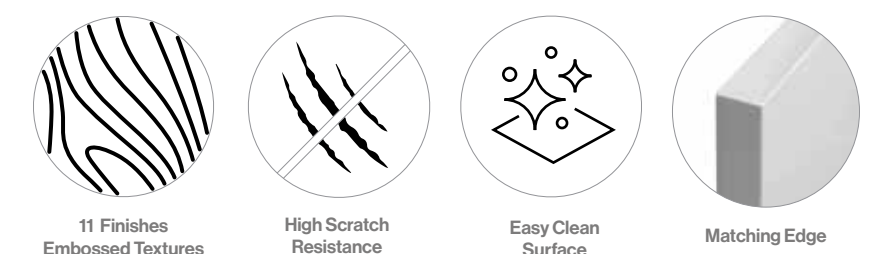

Vaasa MFC Material Effects Key Features