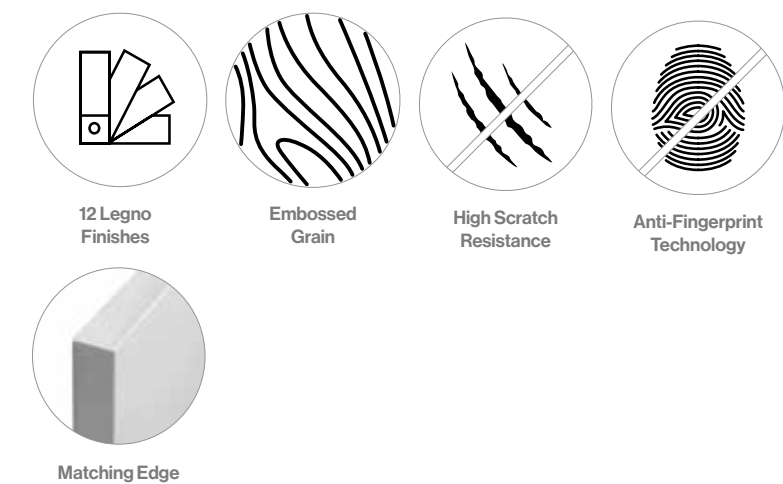

Mather Key Features