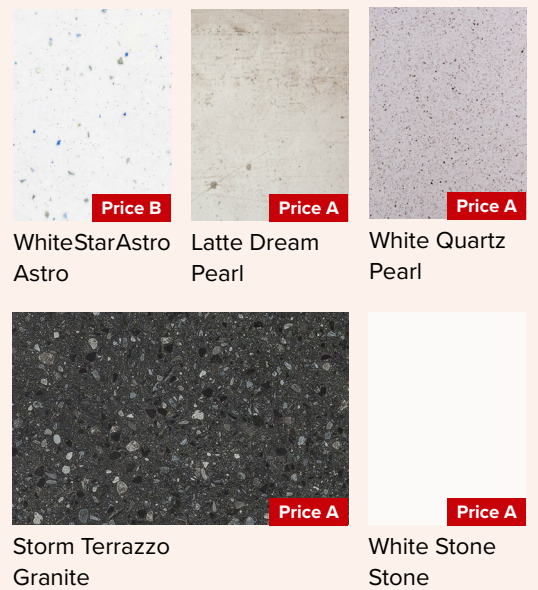

Quartz & Terrazzo

Brochures, swatches and samples are available upon request.