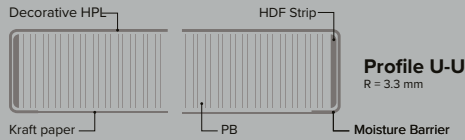

No repetition of the design across the full length of the Worktops

38mm Square Edged 4 Metre Range

Brochures, swatches and samples are available upon request.

Postformed Profile

Post-formed worktops are based on raw particleboard covered with a decorative HPL laminate and strengthened on the front with a special strip, making them ideal for counters in kitchens, offices and shops.