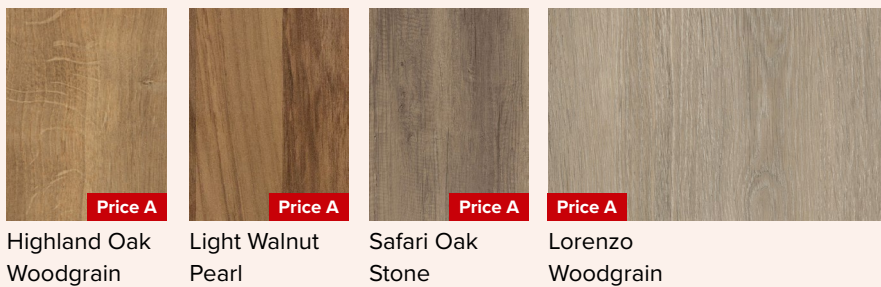

% TRADE DISCOUNTS APPLY %
All prices exclude VAT

The Square Edged Worktops (40mm & 25mm)

Urban Stone

Wood

Italian Marble

Quartz & Terrazzo

Brochures, swatches and samples are available upon request.

Creative Worktop Solutions