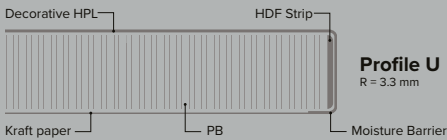

No repetition of the design across the full length of the Worktops

38mm Square Edged 4 Metre Range

Brochures, swatches and samples are available upon request.

Postformed Profile

Post-formed worktops are based on raw particleboard covered with a decorative HPL laminate and strengthened on the front with a special strip, making them ideal for counters in kitchens, offices and shops.