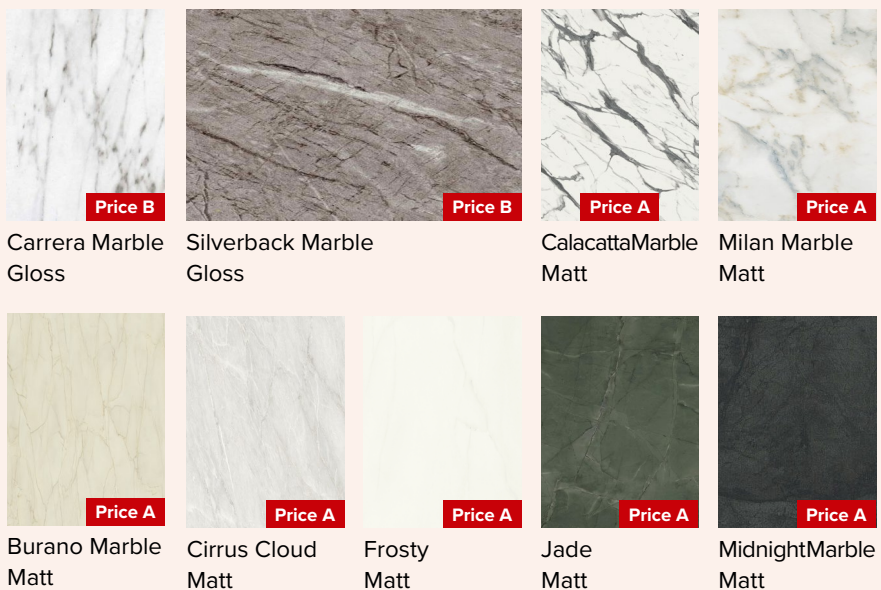

% TRADE DISCOUNTS APPLY %
All prices exclude VAT

The Square Edged Worktops (40mm & 25mm)

Urban Stone

Wood

Italian Marble

Quartz & Terrazzo

Brochures, swatches and samples are available upon request.

Creative Worktop Solutions