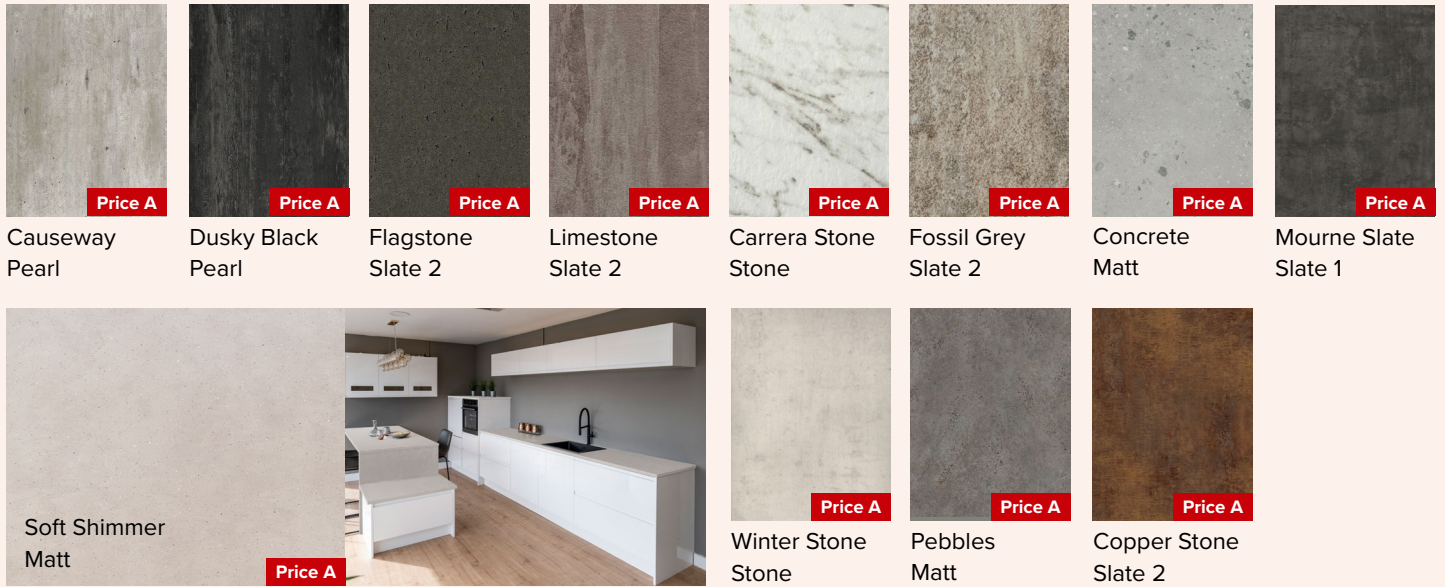

The Square Edged Worktops (40mm & 25mm)

Urban Stone